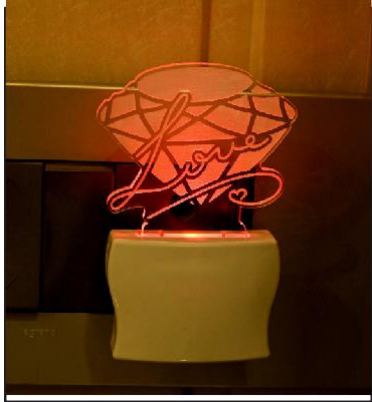

Name:- Somil 3D Illusion LED Plug & Play Wall Lamp