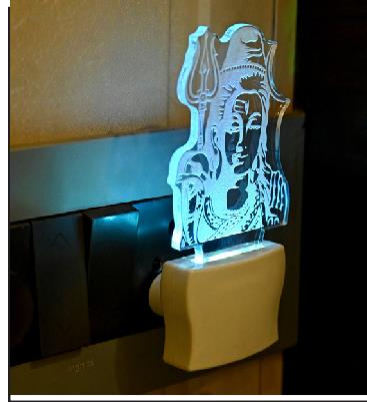

Name:- Somil Lord Shiva 3D Illusion LED Plug & Play Wall Lamp_LED12