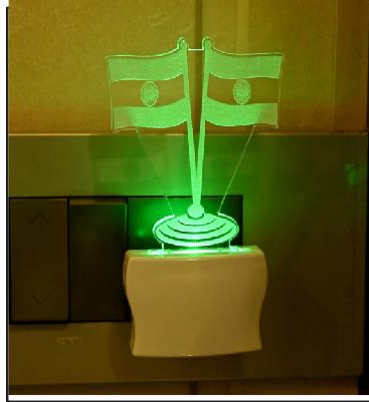

Name:- Somil 3D Illusion LED Plug & Play Wall Lamp