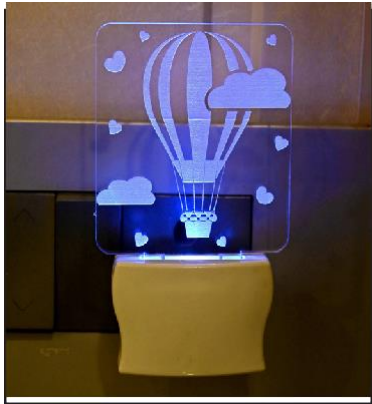

Contact Us: Phone no. 9359320627 E mail-Id mohdarifzb489@gmail.com

Name:- Somil Air Ballon In Clouds 3D Illusion LED Plug & Play Wall Lamp

SKU Code :- LEDNight-CA1.e

Category:- Night Lamp

Size:- 50 * 50 * 100