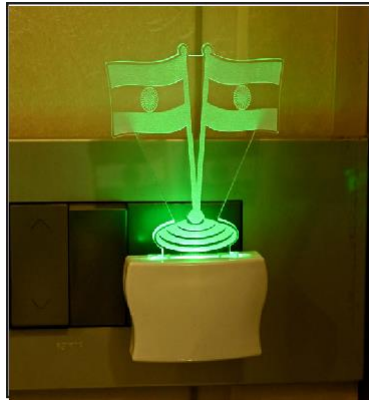

Category:- Night Lamp

Size:- 50 * 50 * 100

Pin type:- 1088

Pack Of:- 1

Material :- Acrylic Plastic

Bulb included:- Yes

Name:- Somil Indian Flag Tiranga 3D Illusion LED Plug & Play Wall Lamp

SKU Code :- LEDNight-EI1.e