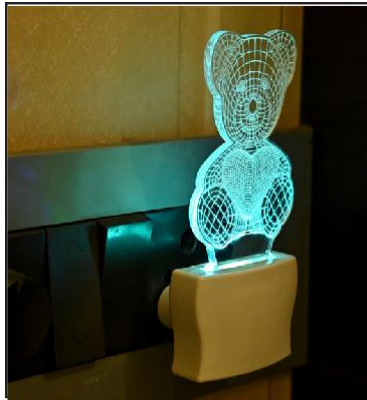

SKU Code :- LEDNight-CV1.d

Category:- Night Lamp

Size:- 50 * 50 * 100

Pin type:- 974

Pack Of:- 1

Material :- Acrylic Plastic

Bulb included:- Yes

Name:- Somil Teddy Bear 3D Illusion LED Plug & Play Wall Lamp_LED12