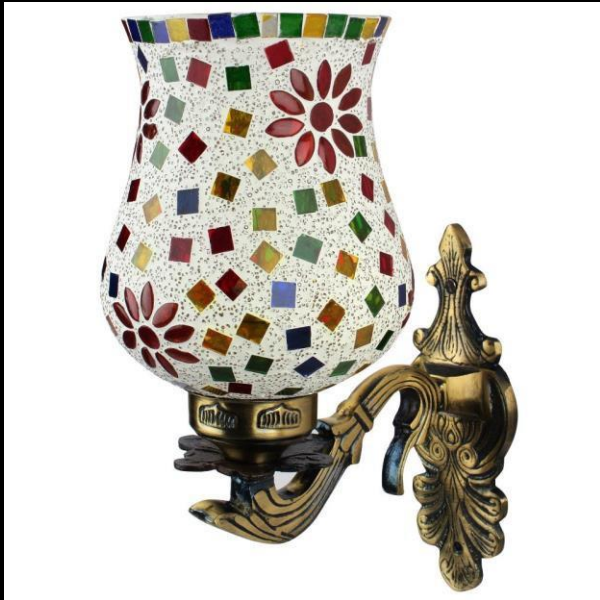

Model No: 0749
Material: Aluminum,
Glass
Price: 6" Inches = 430
8" Inches = 460
Per pcs without Bulb