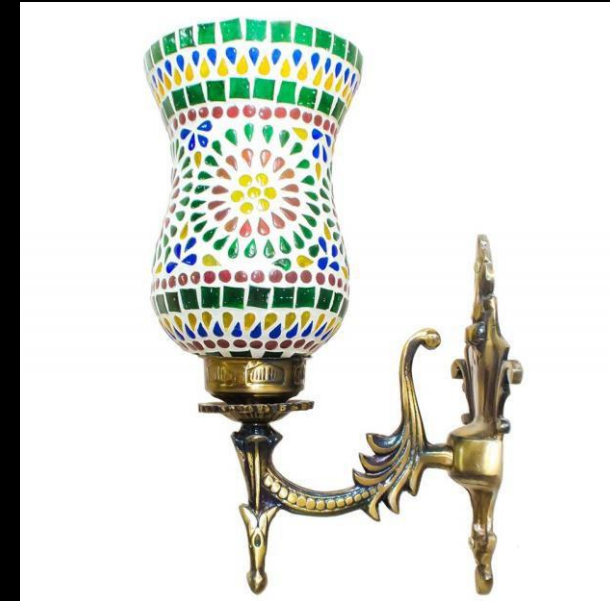

Model No: 0795
Material: Aluminum,
Glass
Price: 6" Inches = 405
8" Inches = 455
Per pcs without Bulb