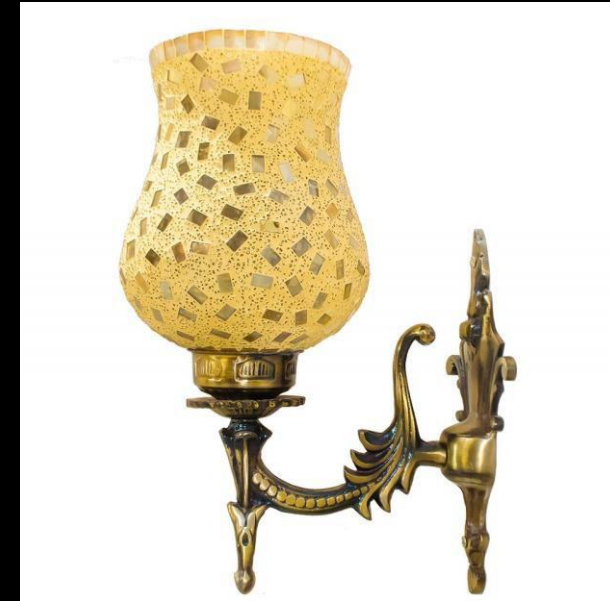

Model No: 0782
Material: Aluminum,
Glass
Price: 6" Inches = 430
8" Inches = 460
Per pcs without Bulb