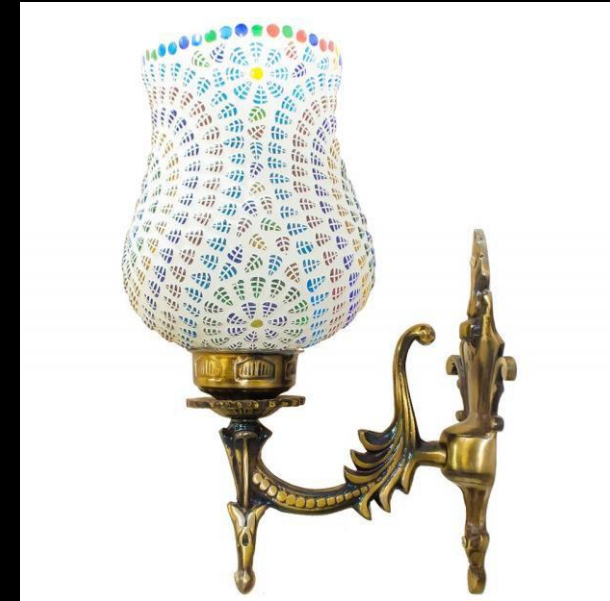

Model No: 0786

**Material: Aluminum,
Glass**

Price: 6" Inches = 430

8" Inches = 460

Per pcs without Bulb