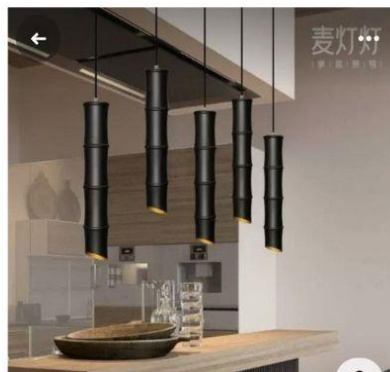

WOODEN LAMP

MATERIAL TYPE: BAMBOO
STYLE : 117
PER PCS 799 RS
10 & ABOVE 550 RS